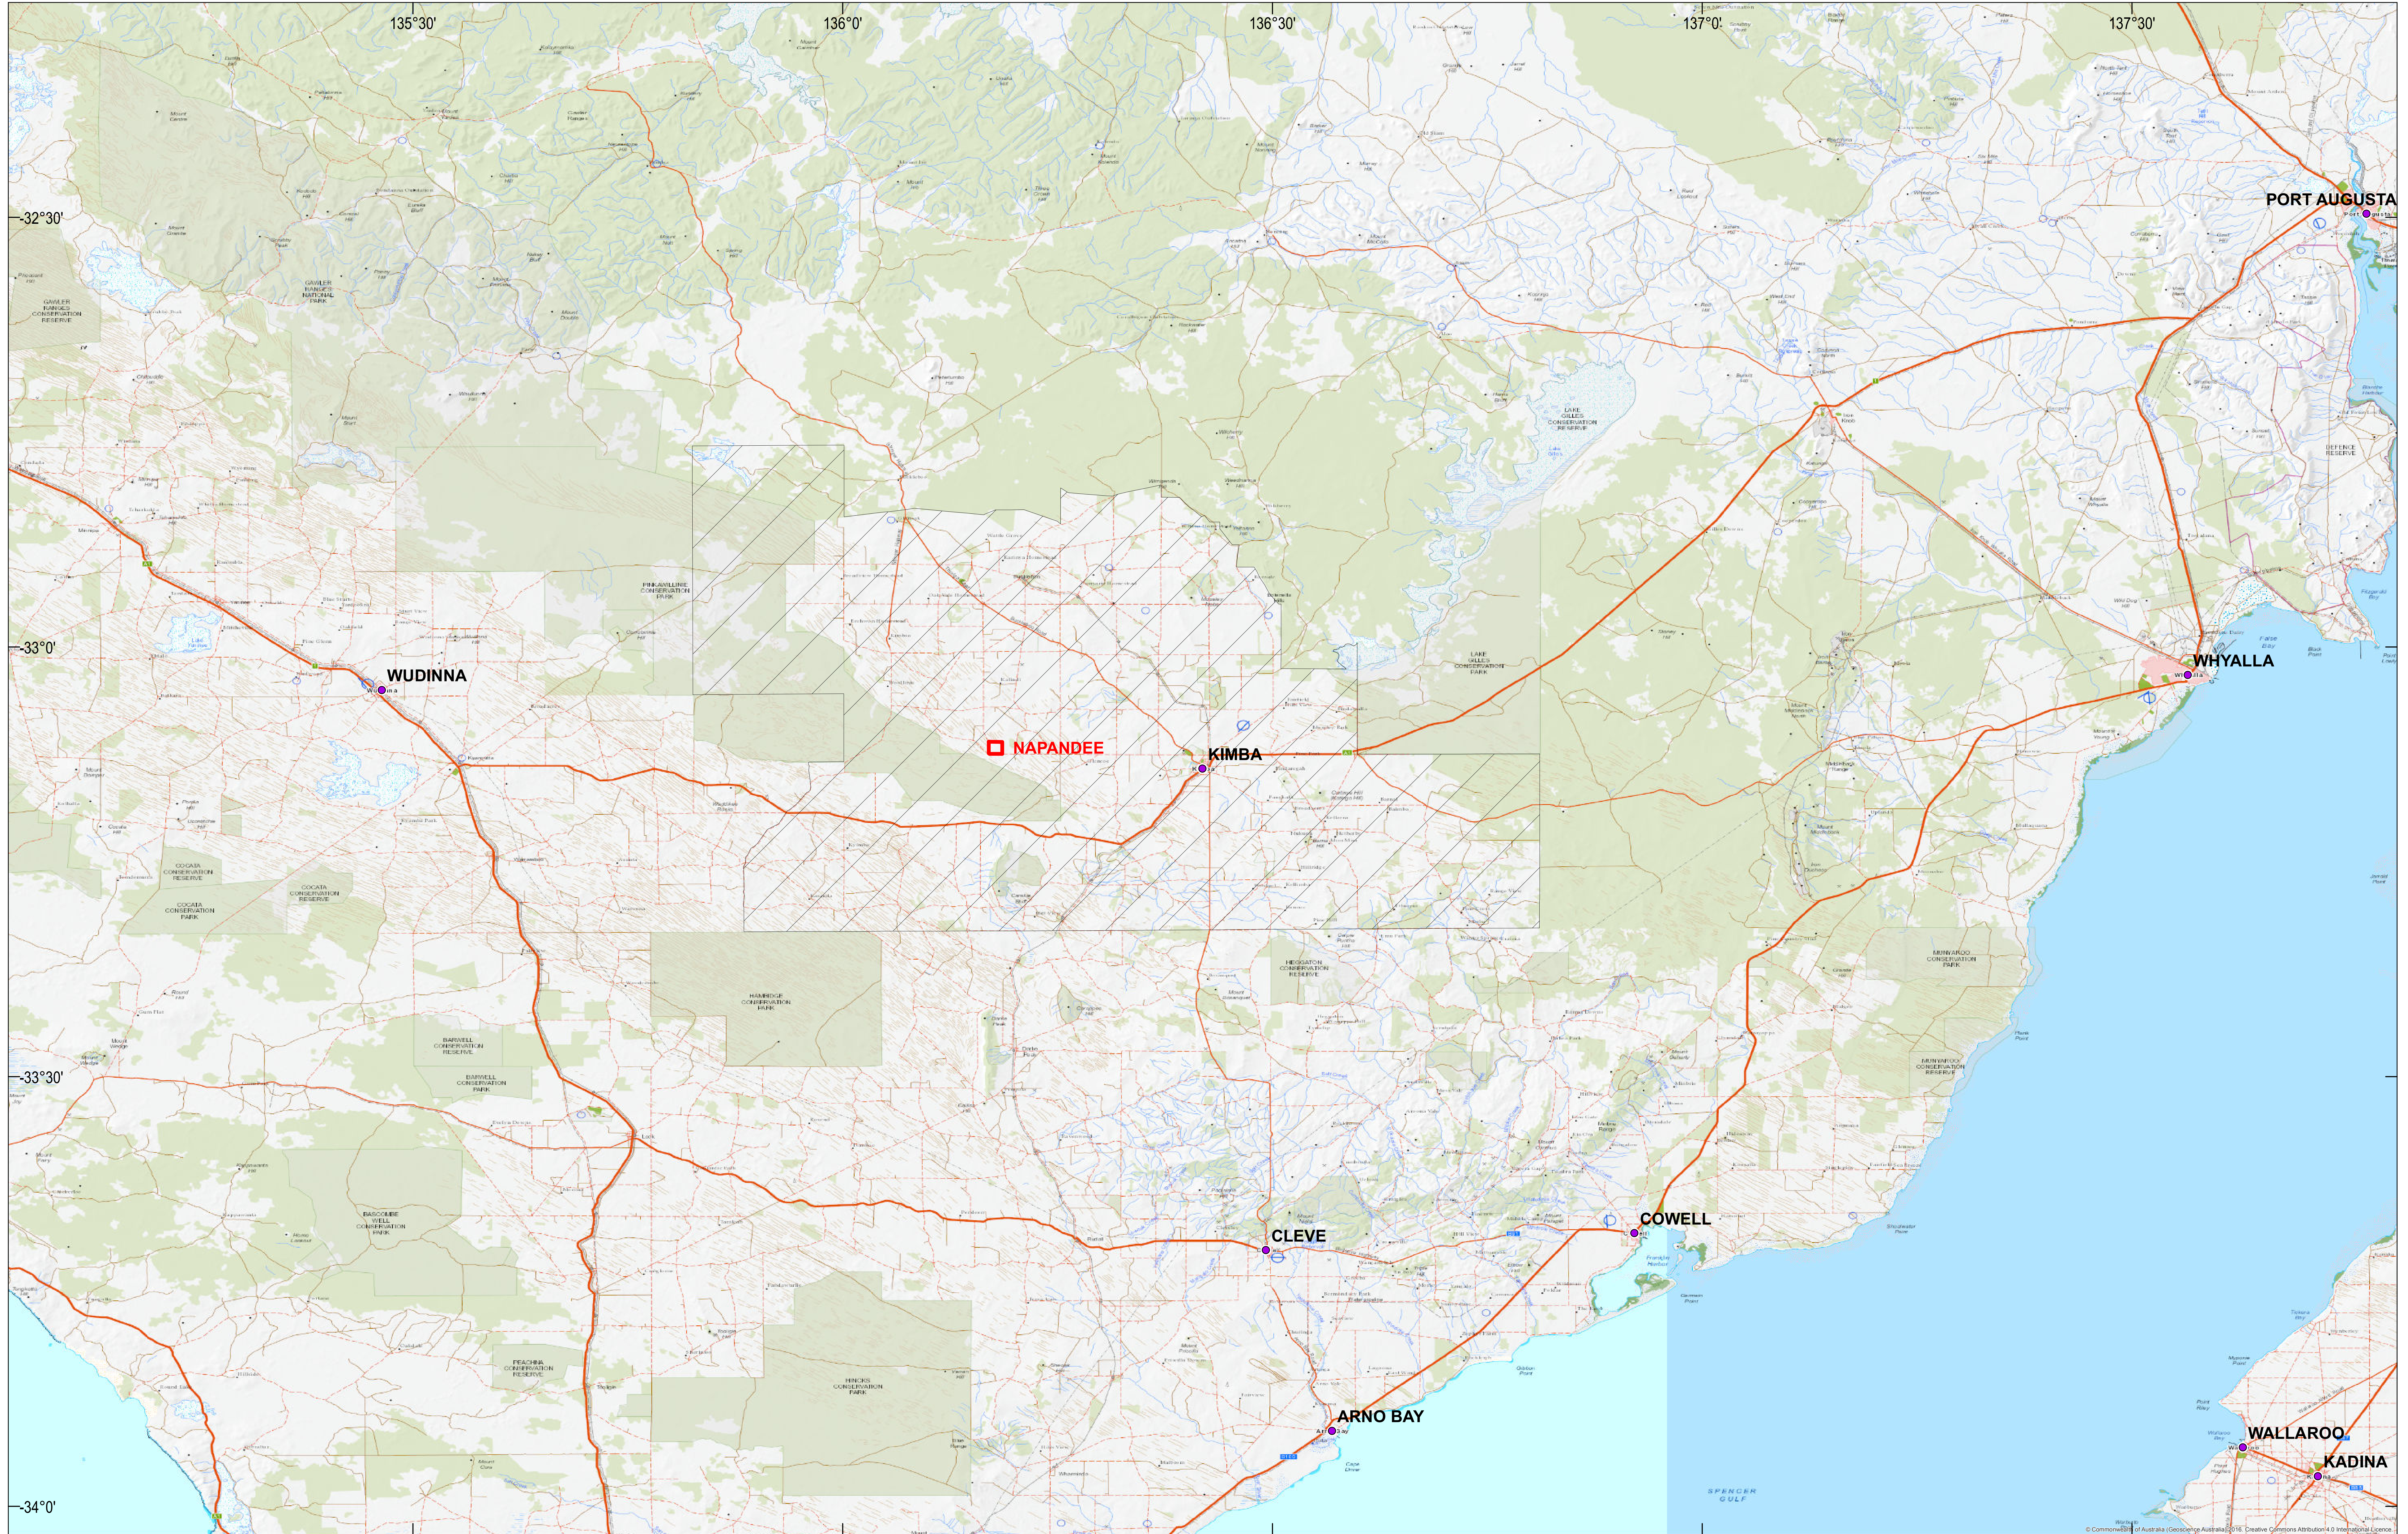

# Kimba SA

■ Nomination sites    □ Area of interest    ● Populated place

GEOGRAPHIC PROJECTION  
Geocentric Datum of Australia